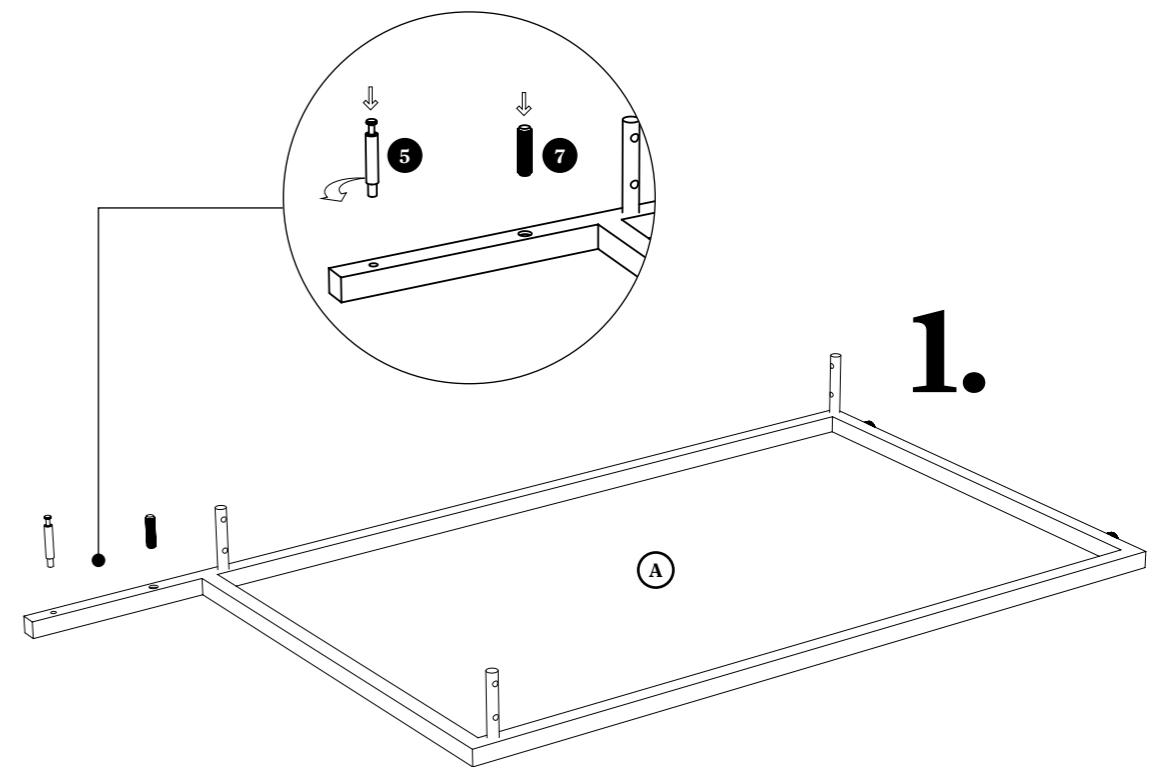

Allermuir Home

Design Every Day

allermuirhome.com

ASSEMBLY INSTRUCTIONS

CRATE

CRTUSS1206

Desk with Upstand & Open storage

ST15578XX REVA

Need help?

with Assembly instructions or missing parts.

Call: 03442 640 570

WHAT'S IN THE BOX

- The product should only be assembled and used on firm, level ground.
- Keep small parts out of reach of children.
- Ensure the product is fully assembled as illustrated before use.
- Tall items and shelving should be fastened securely to the wall with correct equipment, screws and brackets – all fixings must align with the weight of the item.
- Check the pack and make sure you have all the parts listed.
- Check all screws or bolts are tightened and inspected regularly.
- Make sure the legs remain in contact with the ground at all times.
- Do not overtighten screws or bolts.
- Do not stand on the product.
- Do not use power tools to construct as overtightening and part failure may occur.