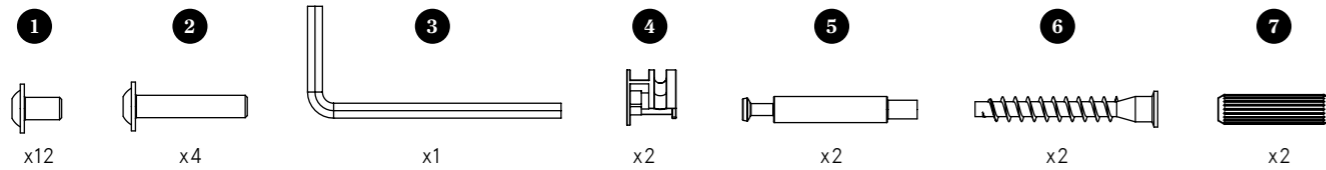

Allermuir Home

Design Every Day

allermuirhome.com

ASSEMBLY INSTRUCTIONS

CRATE

CRTUSS1206

Desk with Upstand & Open storage

ST15578XX REVA

Need help?

with Assembly instructions or missing parts.

Call: 03442 640 570

WHAT'S IN THE BOX

- The product should only be assembled and used on firm, level ground.
- Keep small parts out of reach of children.
- Ensure the product is fully assembled as illustrated before use.
- Tall items and shelving should be fastened securely to the wall with correct equipment, screws and brackets – all fixings must align with the weight of the item.
- Check the pack and make sure you have all the parts listed.
- Check all screws or bolts are tightened and inspected regularly.
- Make sure the legs remain in contact with the ground at all times.
- Do not overtighten screws or bolts.
- Do not stand on the product.
- Do not use power tools to construct as overtightening and part failure may occur.