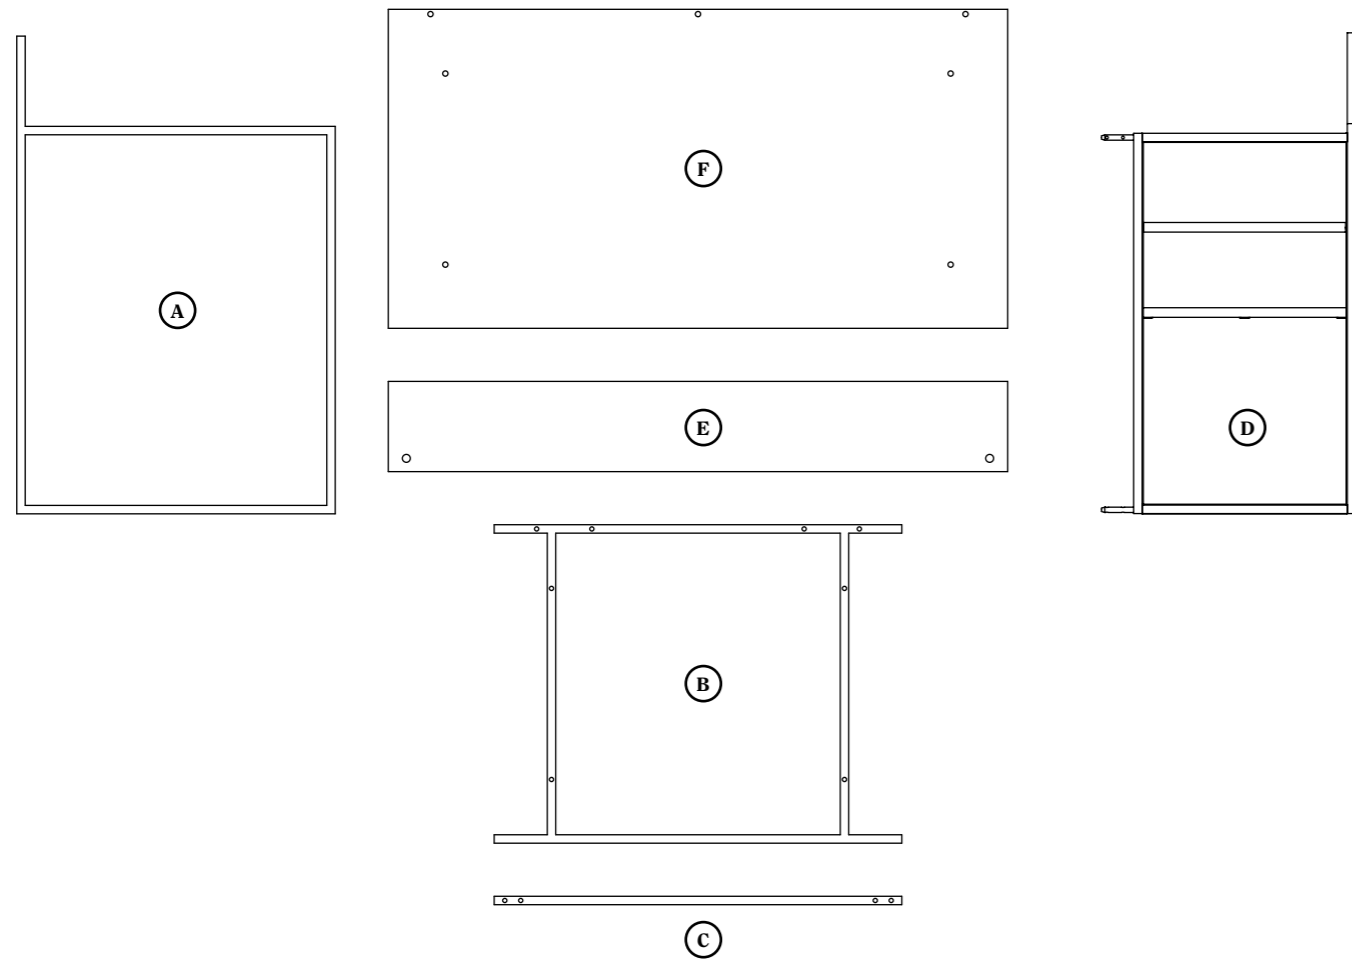

Allermuir Home

Design Every Day

allermuirhome.com

ASSEMBLY INSTRUCTIONS

CRATE

CRTUSS1206

Desk with Upstand & Open storage

ST15578XX REVA

Need help?

with Assembly instructions or missing parts.

Call: 03442 640 570

WHAT'S IN THE BOX

- The product should only be assembled and used on firm, level ground.
- Keep small parts out of reach of children.
- Ensure the product is fully assembled as illustrated before use.
- Tall items and shelving should be fastened securely to the wall with correct equipment, screws and brackets – all fixings must align with the weight of the item.
- Check the pack and make sure you have all the parts listed.
- Check all screws or bolts are tightened and inspected regularly.
- Make sure the legs remain in contact with the ground at all times.
- Do not overtighten screws or bolts.
- Do not stand on the product.
- Do not use power tools to construct as overtightening and part failure may occur.